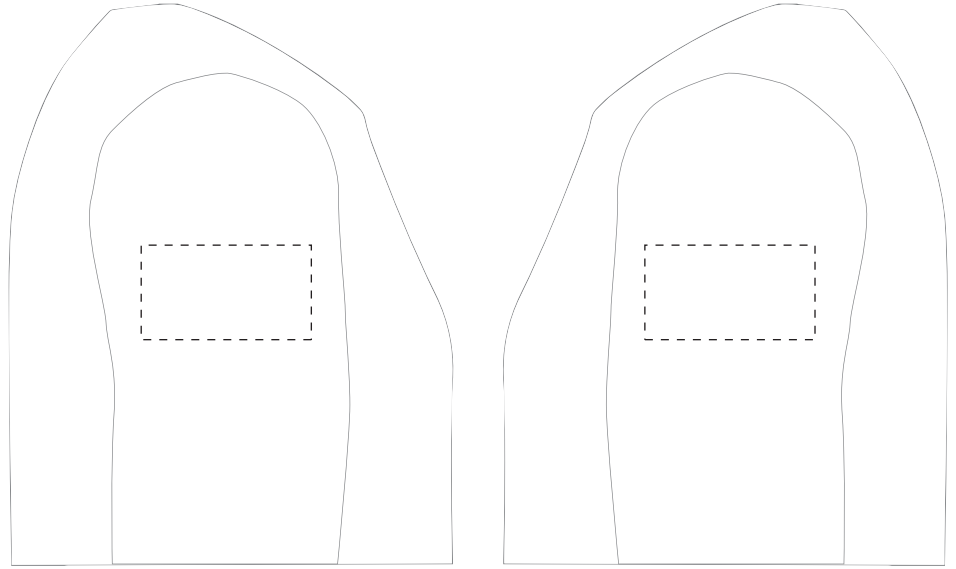

Your Ref:	Quantity:	Product Code: SF0001
Our Ref:	Version: 1	Product Colour: White

**PRINTING CONCERNS: PRINT MAY DISCOLOUR**

**PRODUCT INFO: DUE TO THE NATURE OF THE PRODUCT THE PRINT POSITION MAY VARY BY 2 - 3 MM**

**Madeira Thread Colours**

The dashed line is to demonstrate print area and will not appear on your printed item

- Colour 1
- Colour 1
- Colour 1
- Colour 1

ARTWORK SCALE 25%

Product Image for visualisation  
- colours may vary

Right Sleeve

Left Sleeve

ARTWORK SCALE 100%  
Max print area 90mm x 50mm

To proceed, please approve visual via the online system.

**PLEASE NOTE:**

- All colours including print and product are for visual purposes only and should not be regarded as the actual colour of the product and print.
- Some products may vary from batch to batch and may differ from previous orders.
- The colour and texture of a product can also have an effect on the final print colour.
- By approving this order we accept that you understand these terms.